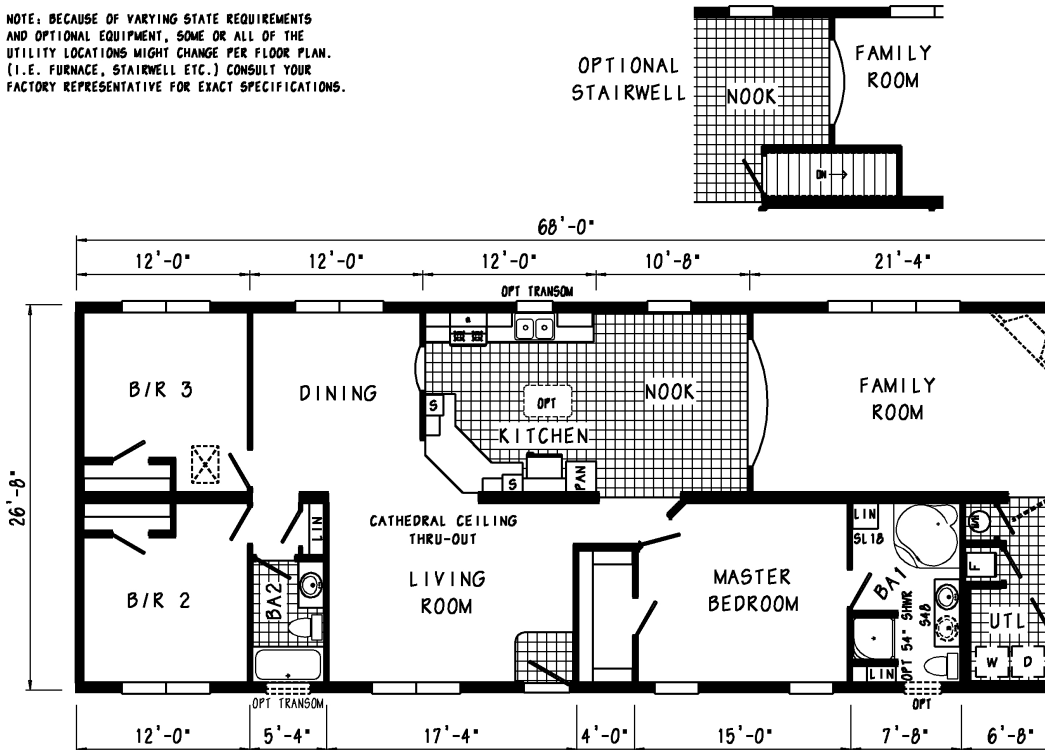

CORNERSTONE MODULAR RANCH MODEL CN158A

Series: Cornerstone Modular Ranch
Model: CN158A
Style: Ranch
Bedrooms: 3
Bathrooms: 2
Sq. Ft.: 1813

Floor Plan

NOTE: BECAUSE OF VARYING STATE REQUIREMENTS AND OPTIONAL EQUIPMENT, SOME OR ALL OF THE UTILITY LOCATIONS MIGHT CHANGE PER FLOOR PLAN. (I.E. FURNACE, STAIRWELL ETC.) CONSULT YOUR FACTORY REPRESENTATIVE FOR EXACT SPECIFICATIONS.

CN158-A 2868 Approx. 1813 Sq. Ft.

• = OPT STAGGERED OVERHEAD CABINETS W/OPT FLAT CEILING
 OPT TRANSOM WINDOW(S) AVAILABLE WITH OPT 9' CEILING ONLY

CORNERSTONE
 Colony Homes

Standards and Features for Cornerstone Modular Ranch

INTERIOR

- Primed Smooth Drywall Throughout
- Cathedral Ceiling Throughout
- Smooth Ceiling
- 7'6" Sidewall Height
- Textured Saxony Carpet
- Rebond Carpet Pad
- Tackstrip Carpet Installation
- Foyer Entry with Vinyl Flooring
- No-Wax Congoleum Vinyl Floor Coverings
- 6-Arm Alabaster Glass Dining Room Light with a Down Light
- Alabaster Glass Pendant Nook Light
- Glass Light Shades Throughout
- Pre-Hung Door Jambs
- Pinned Mortise Hinges
- Metal Interior Passage Sets
- Floor Mount Door Stops
- Smoke Detectors With Battery Back-Up
- Wire Shelving in Guest Closet