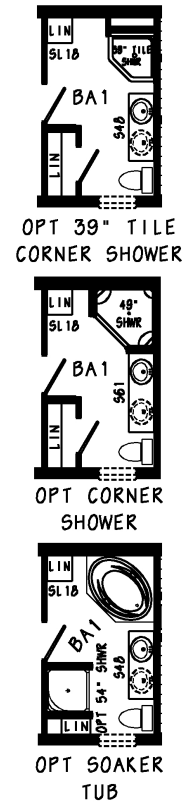

CORNERSTONE MODULAR RANCH MODEL CN158A

Series: Cornerstone Modular Ranch
Model: CN158A
Style: Ranch
Bedrooms: 3
Bathrooms: 2
Sq. Ft.: 1813

Floor Plan

NOTE: BECAUSE OF VARYING STATE REQUIREMENTS AND OPTIONAL EQUIPMENT, SOME OR ALL OF THE UTILITY LOCATIONS MIGHT CHANGE PER FLOOR PLAN. (I.E. FURNACE, STAIRWELL ETC.) CONSULT YOUR FACTORY REPRESENTATIVE FOR EXACT SPECIFICATIONS.

CN158-A 2868 Approx. 1813 Sq. Ft.

• = OPT STAGGERED OVERHEAD CABINETS W/OPT FLAT CEILING
 OPT TRANSOM WINDOW(S) AVAILABLE WITH OPT 9' CEILING ONLY

CORNERSTONE
 Colony Homes

Standards and Features for Cornerstone Modular Ranch

INTERIOR

- Primed Smooth Drywall Throughout
- Cathedral Ceiling Throughout
- Smooth Ceiling
- 7'6" Sidewall Height
- Textured Saxony Carpet
- Rebond Carpet Pad
- Tackstrip Carpet Installation
- Foyer Entry with Vinyl Flooring
- No-Wax Congoleum Vinyl Floor Coverings
- 6-Arm Alabaster Glass Dining Room Light with a Down Light
- Alabaster Glass Pendant Nook Light
- Glass Light Shades Throughout
- Pre-Hung Door Jambs
- Pinned Mortise Hinges
- Metal Interior Passage Sets
- Floor Mount Door Stops
- Smoke Detectors With Battery Back-Up
- Wire Shelving in Guest Closet

KITCHEN

- Classic Craft Cabinetry (KCMA Approved)
- Hardwood Flat Panel Cabinet Doors
- Hardwood Cabinet Face Frames
- Upgrade Cabinet Hardware
- Concealed Cabinet Hinges
- Crown Moulding on Overhead Cabinets
- 30" Staggered Height Overhead Cabinets
- Lined Overhead Cabinets
- Adjustable Shelves in Overhead Cabinets
- Deluxe Roller Guide Drawer System
- Adjustable Center Shelf in Base Cabinets
- Drawer Over Door Base Cabinets
- 25" High-Pressure Laminate Countertops with Laminate Edging
- 4" Laminate Backsplash
- No-Wax Congoleum Vinyl Floor Coverings
- Stainless Steel Sink - 33x19x7
- Tip-Out Tray at Kitchen Sink
- Huntington Brass Brushed Nickel Single Lever Faucet