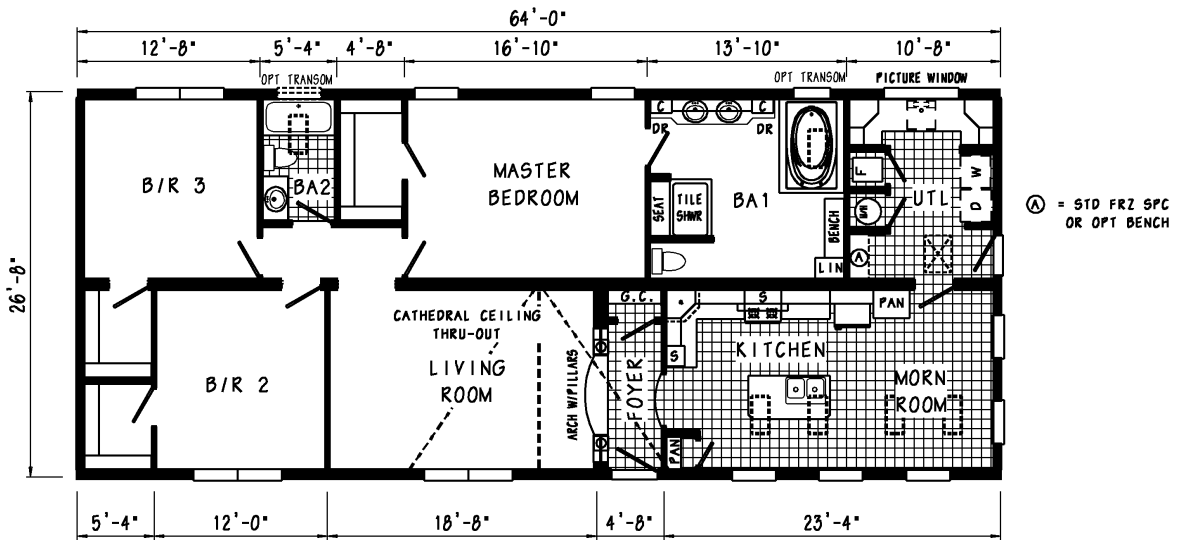

CORNERSTONE MODULAR RANCH MODEL CN206A

Series: Cornerstone Modular Ranch
Model: CN206A
Style: Ranch
Bedrooms: 3
Bathrooms: 2
Sq. Ft.: 1707

Floor Plan

CN206-A 2864 Approx. 1707 Sq. Ft.

- = OPT STAGGERED OVERHEAD CABINETS W/OPT FLAT CEILING
- OPT TRANSON WINDOW(S) AVAILABLE WITH OPT 9' CEILING ONLY