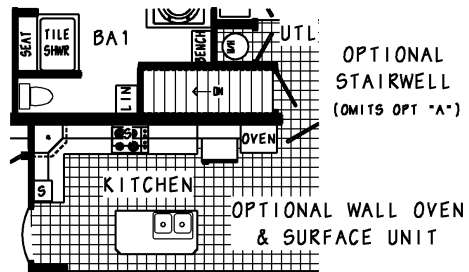

CORNERSTONE
Marquee Homes