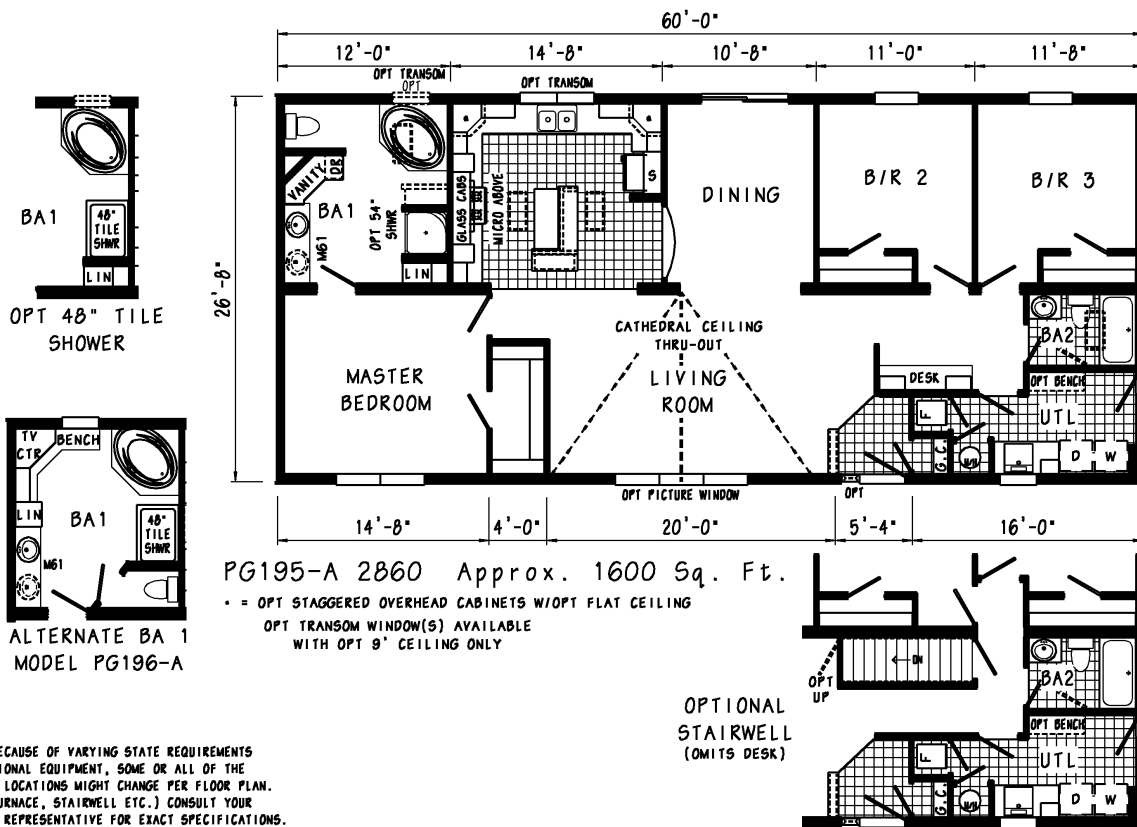

PINECREST MODULAR RANCH MODEL PG195A

Series: Pinecrest Modular Ranch

Model: PG195A

Style: Ranch

Bedrooms: 3

Bathrooms: 2

Sq. Ft.: 1600

Floor Plan

PINECREST
Marquee Homes